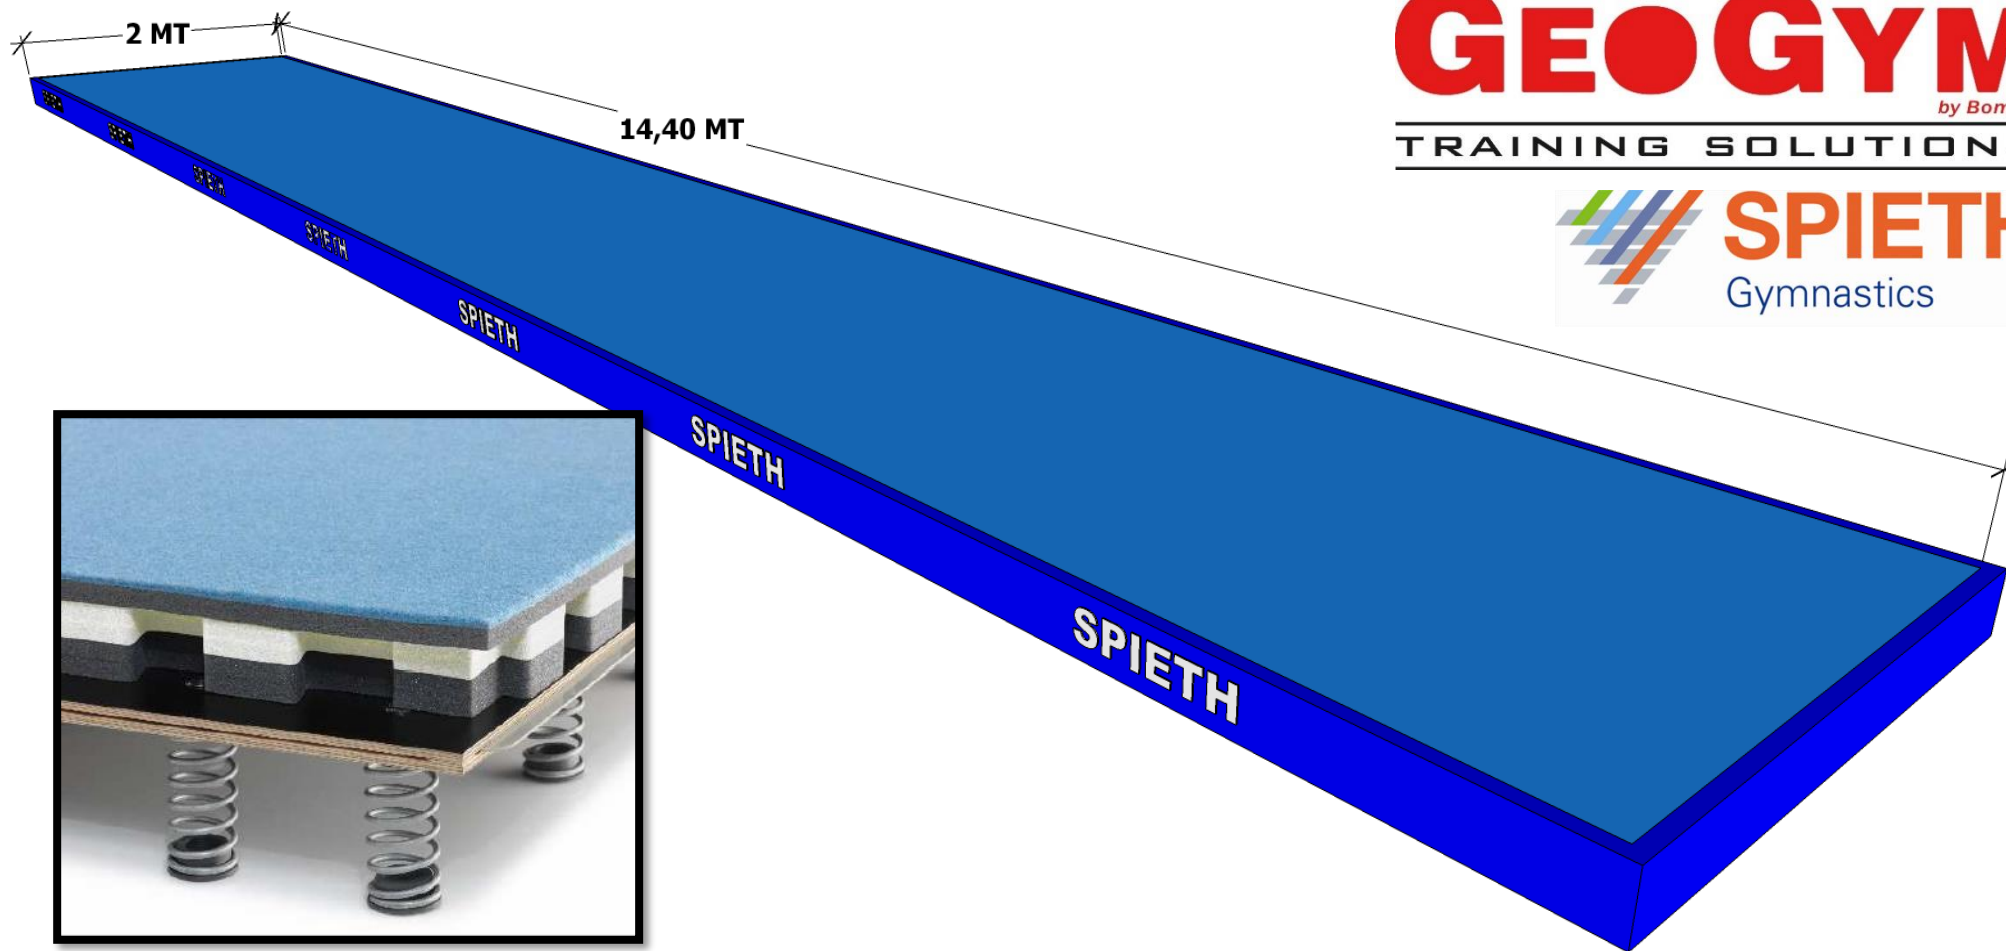

GEOGYM

by Bombé

TRAINING SOLUTIONS

PACCHETTO "ZEROiva"

~~€12.749,00~~ **€ 9.944,00**

TRASPORTO INCLUSO!