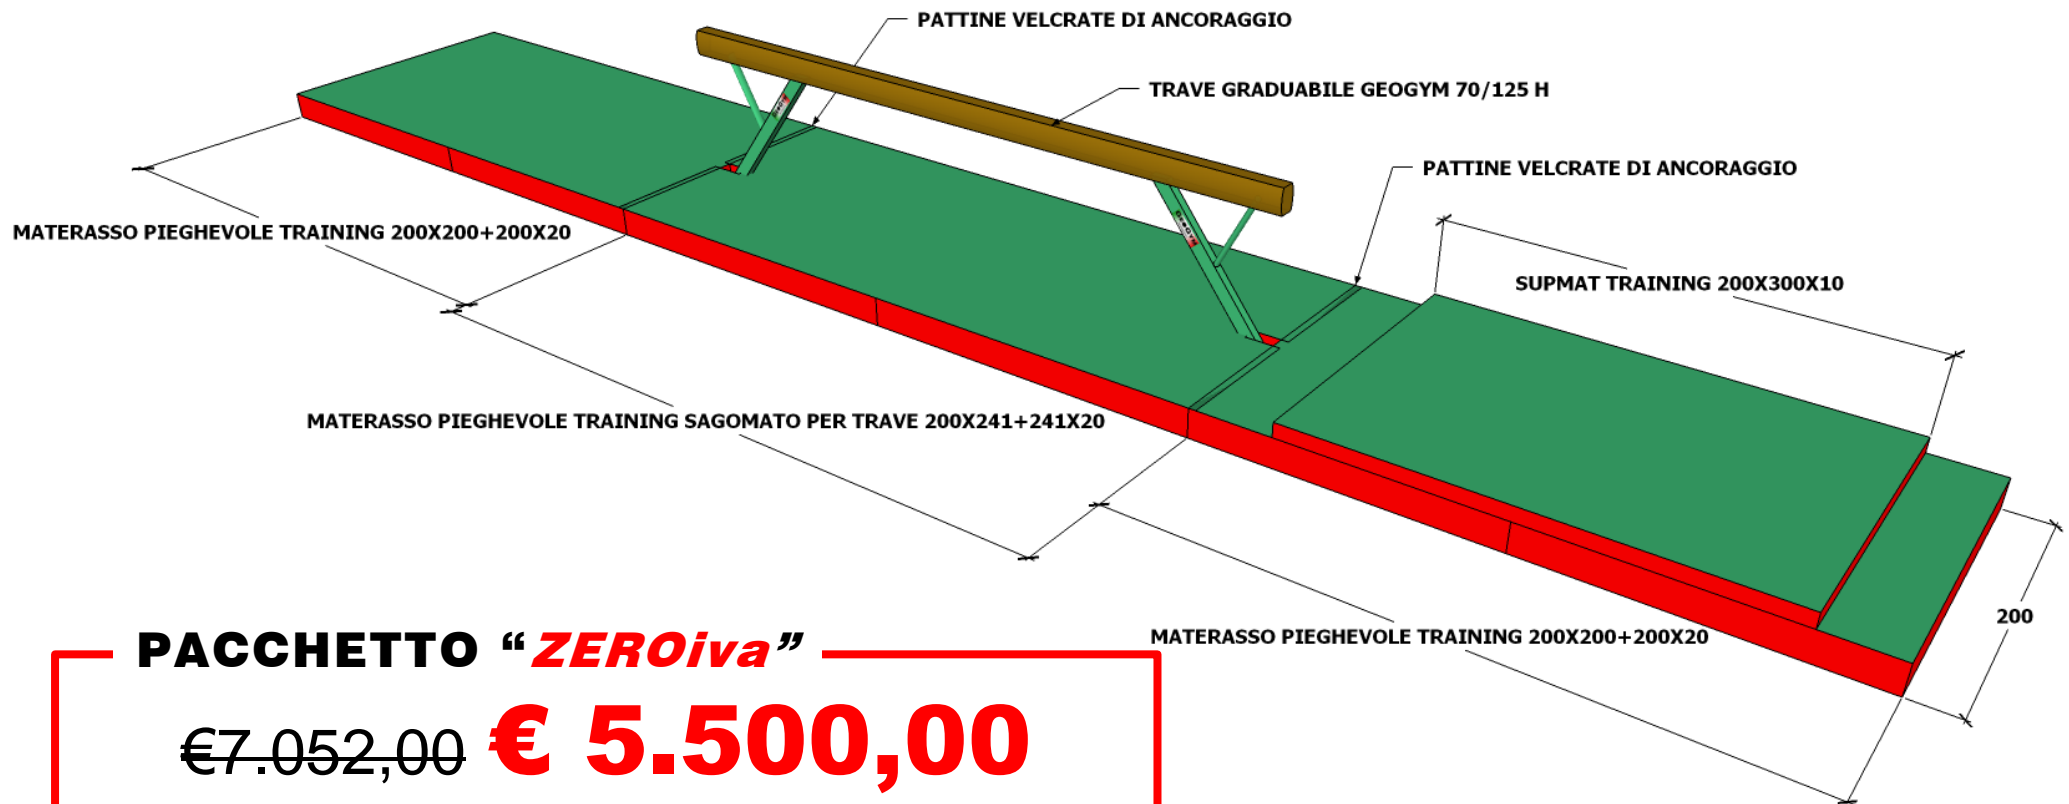

GEOGYM

by Bombé

TRAINING SOLUTIONS

PACCHETTO TRAVE

PACCHETTO "ZEROiva"

~~€7.052,00~~ **€ 5.500,00**

TRASPORTO INCLUSO!

PACCHETTO PARALLELE ASIMMETRICHE