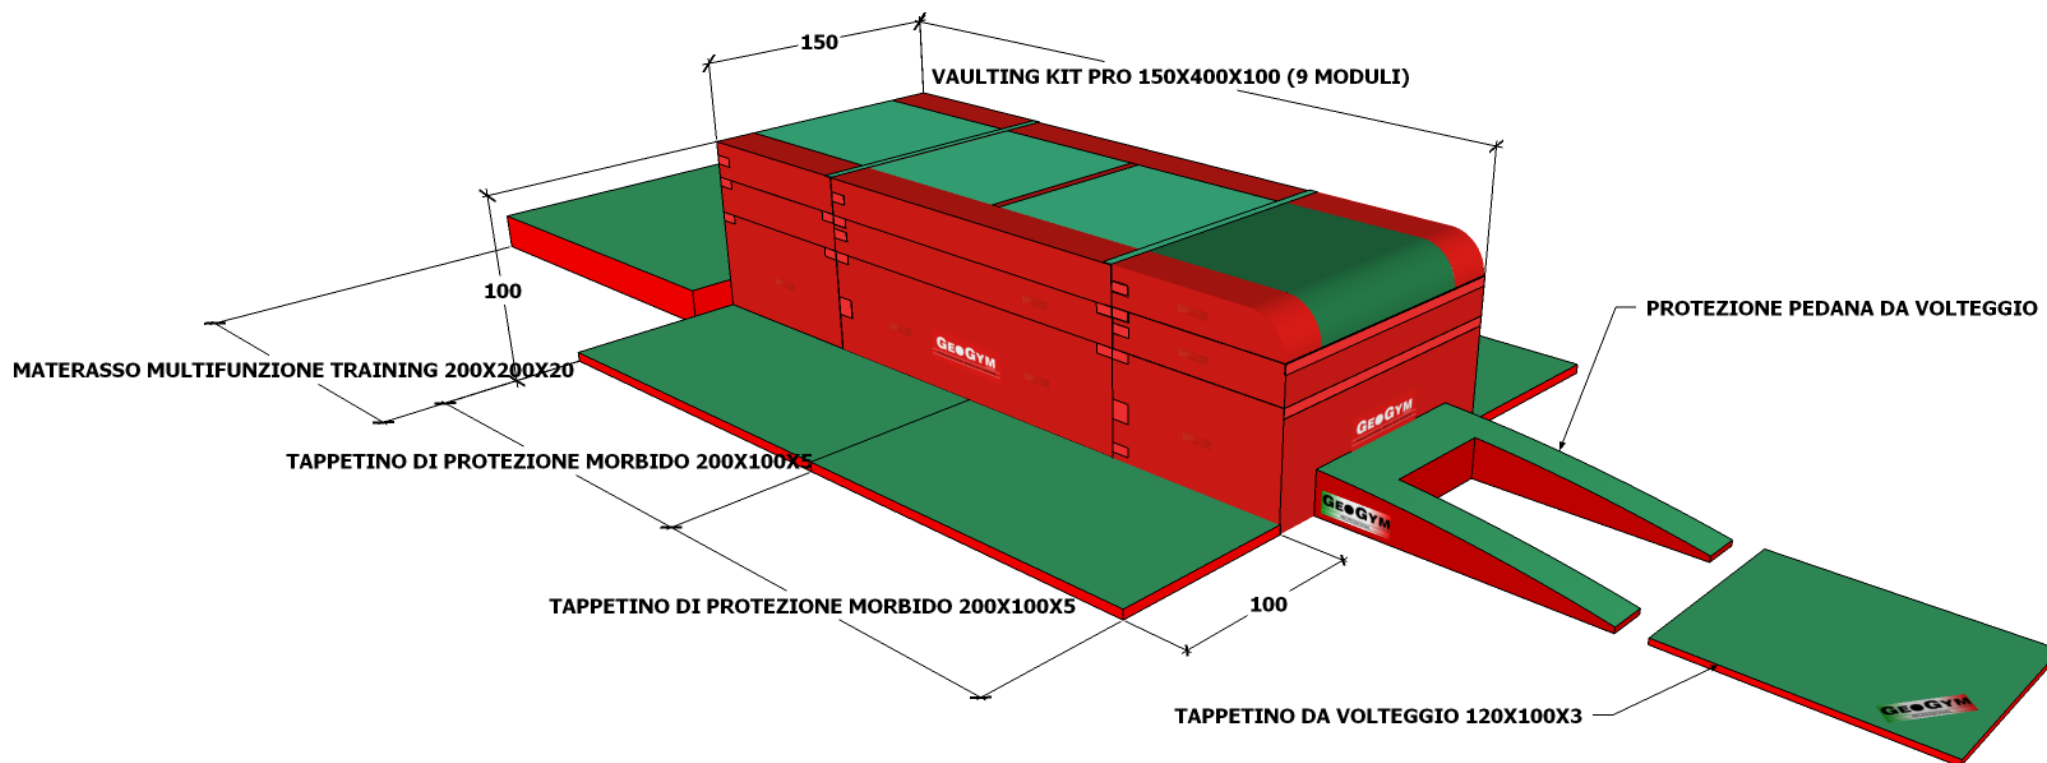

PACCHETTO "ZEROiva"

~~€6.999,00~~ **€ 5.707,00**

TRASPORTO INCLUSO!

GEOGYM

by Bombé

TRAINING SOLUTIONS

PACCHETTO "ZEROiva"

~~€7.470,00~~ **€ 6.090,00**