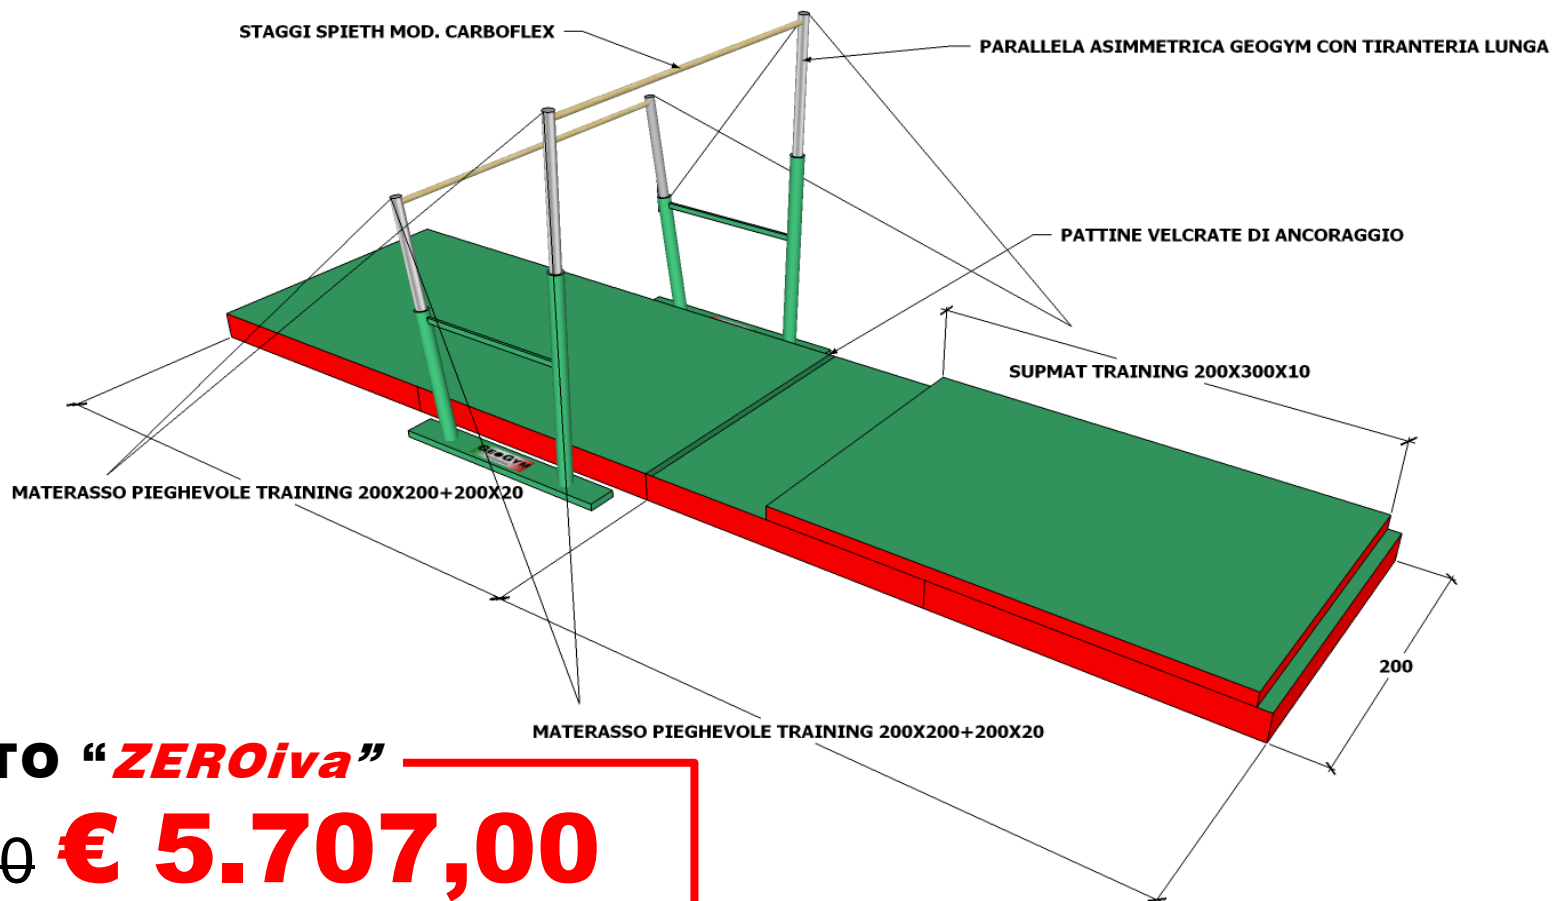

GEOGYM

by Bombé

TRAINING SOLUTIONS

PACCHETTO TRAVE

PACCHETTO "ZEROiva"

~~€7.052,00~~ **€ 5.500,00**

TRASPORTO INCLUSO!

PACCHETTO PARALLELE ASIMMETRICHE

PACCHETTO "ZEROiva"

~~€6.999,00~~ **€ 5.707,00**

TRASPORTO INCLUSO!

GEOGYM

by Bombé

TRAINING SOLUTIONS

PACCHETTO "ZEROiva"

~~€7.470,00~~ **€ 6.090,00**